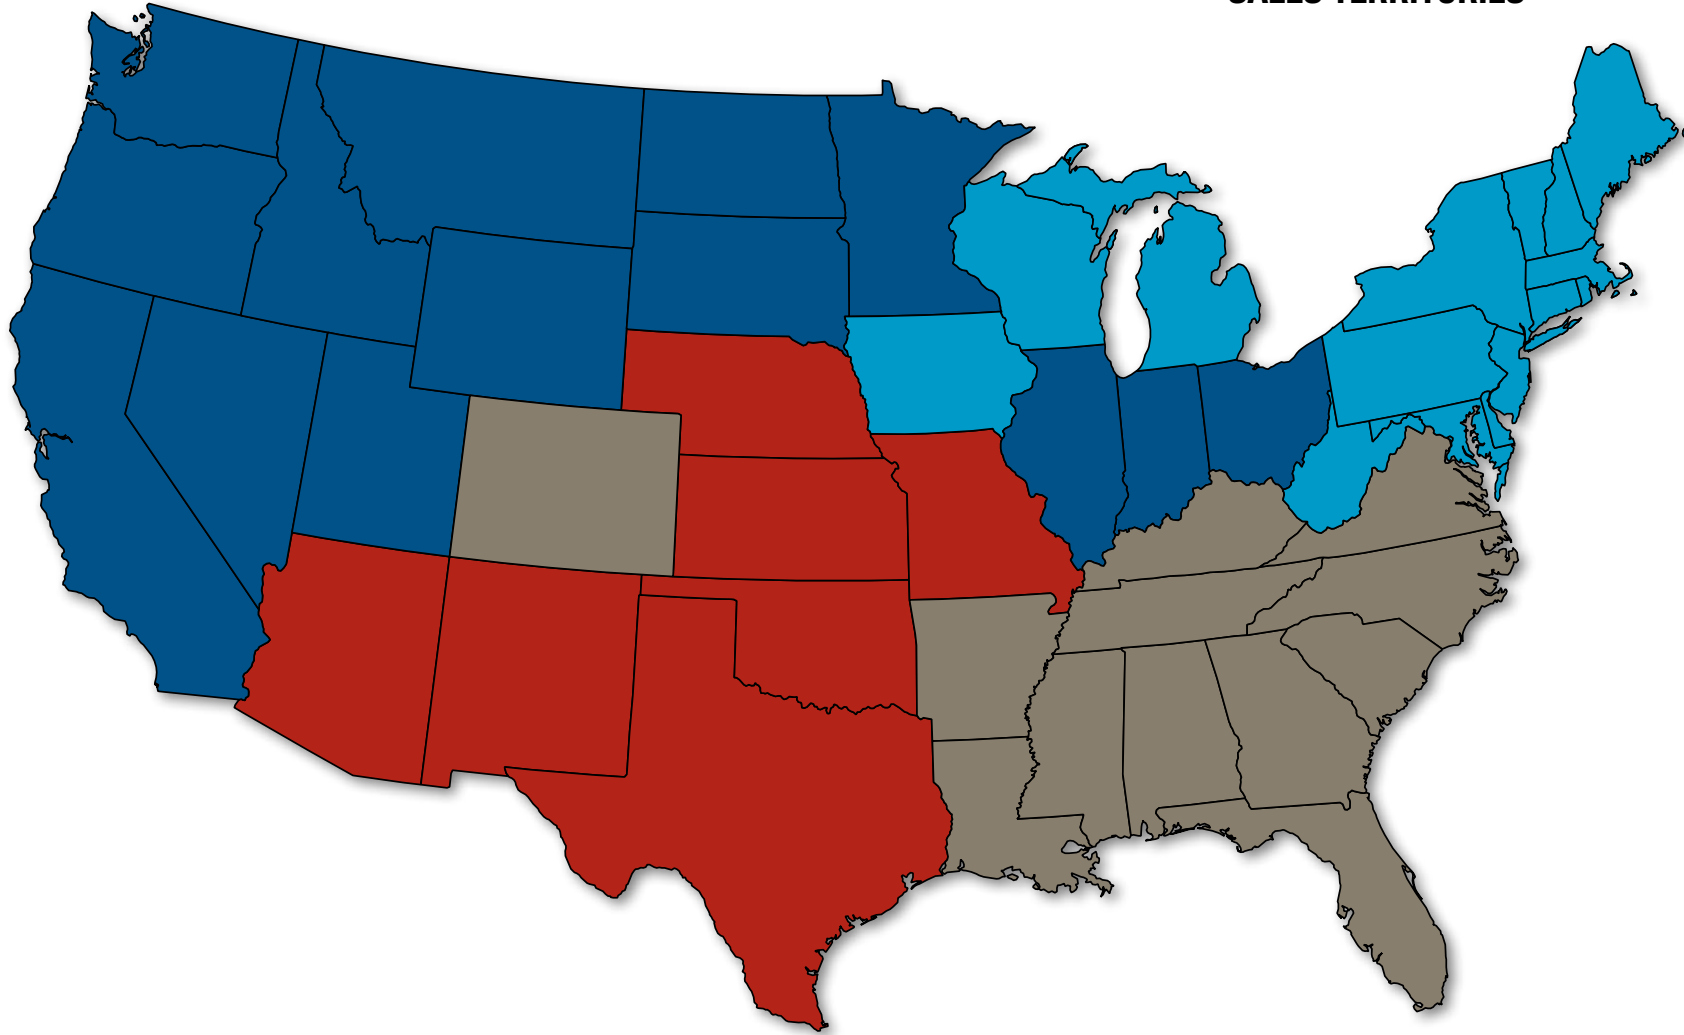

Senior Market Advisor

SALES TERRITORIES

WEST
Sean Tyhurst
720.895.4986 ext.1586
styhurst@seniormarketadvisor.com

SOUTH/CENTRAL
Amy McIlwain
720.895.1523 ext.1523
amcilwain@seniormarketadvisor.com

SOUTHEAST
B. Candi Thomas
720.895.1533 ext.1533
bcthomas@seniormarketadvisor.com

NORTHEAST
Tashawna Rodwell
720.895.4989 ext.1589
trodwell@seniormarketadvisor.com